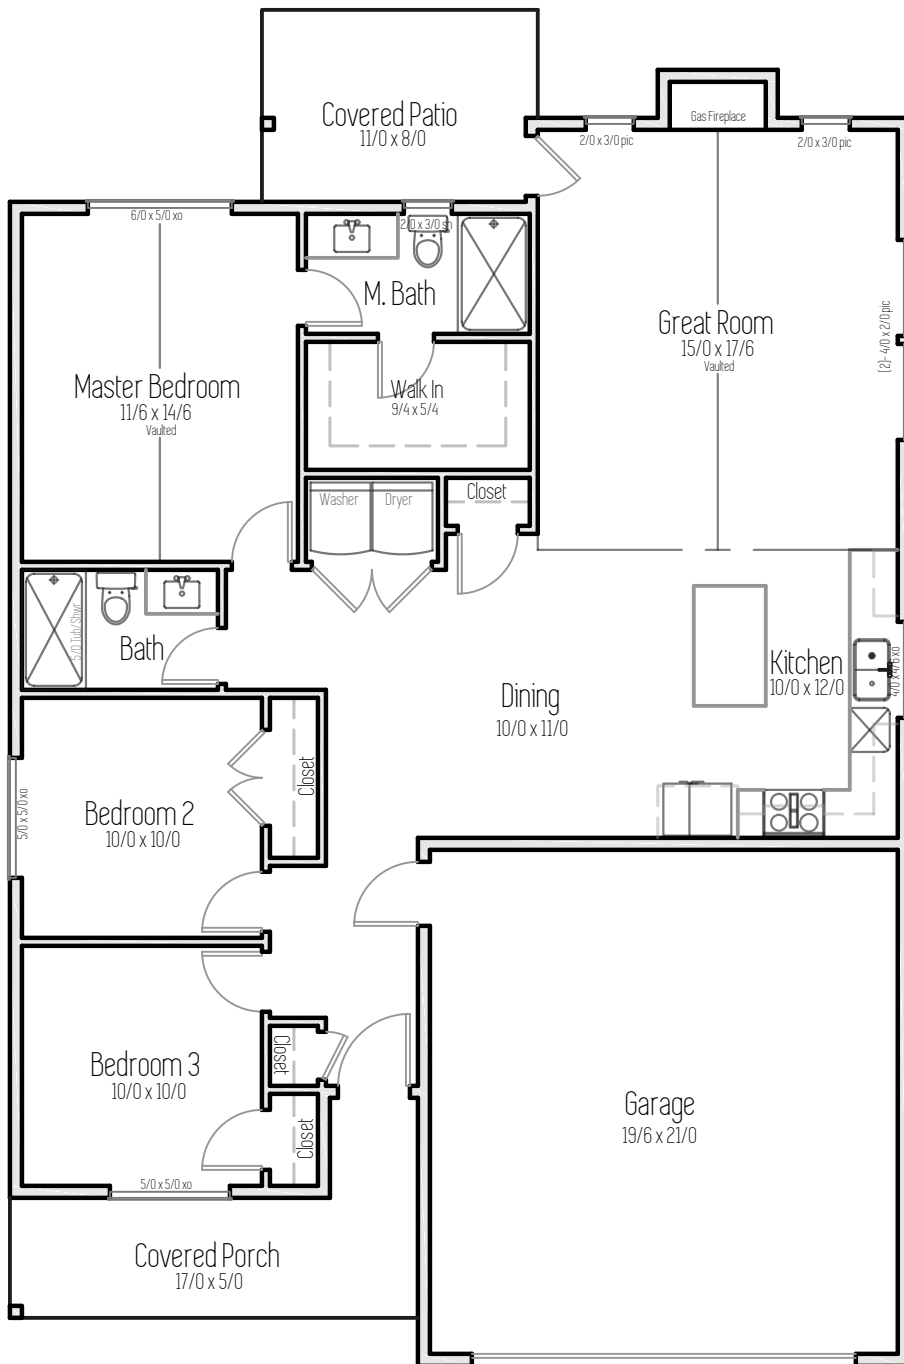

Front Elevation

The Tabor 1,305 SqFt