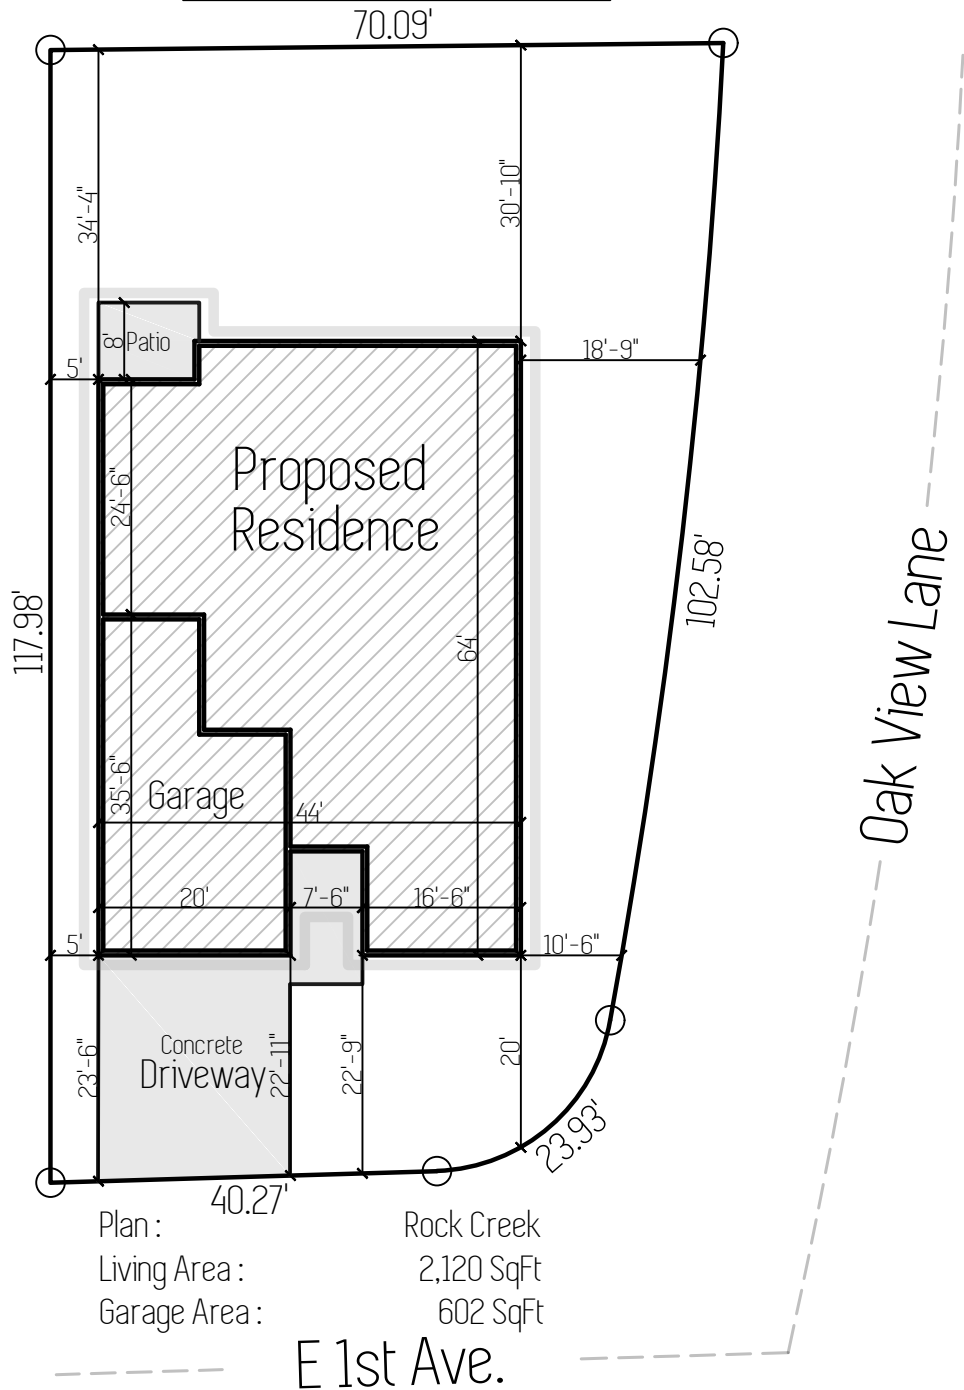

Lot 5 : 7,496 SqFt

Site Plan

700 E 1st Ave. Estacada, OR
 Byrd's Nest Lot 5

April 2nd 2020

Scale : 1"=20'