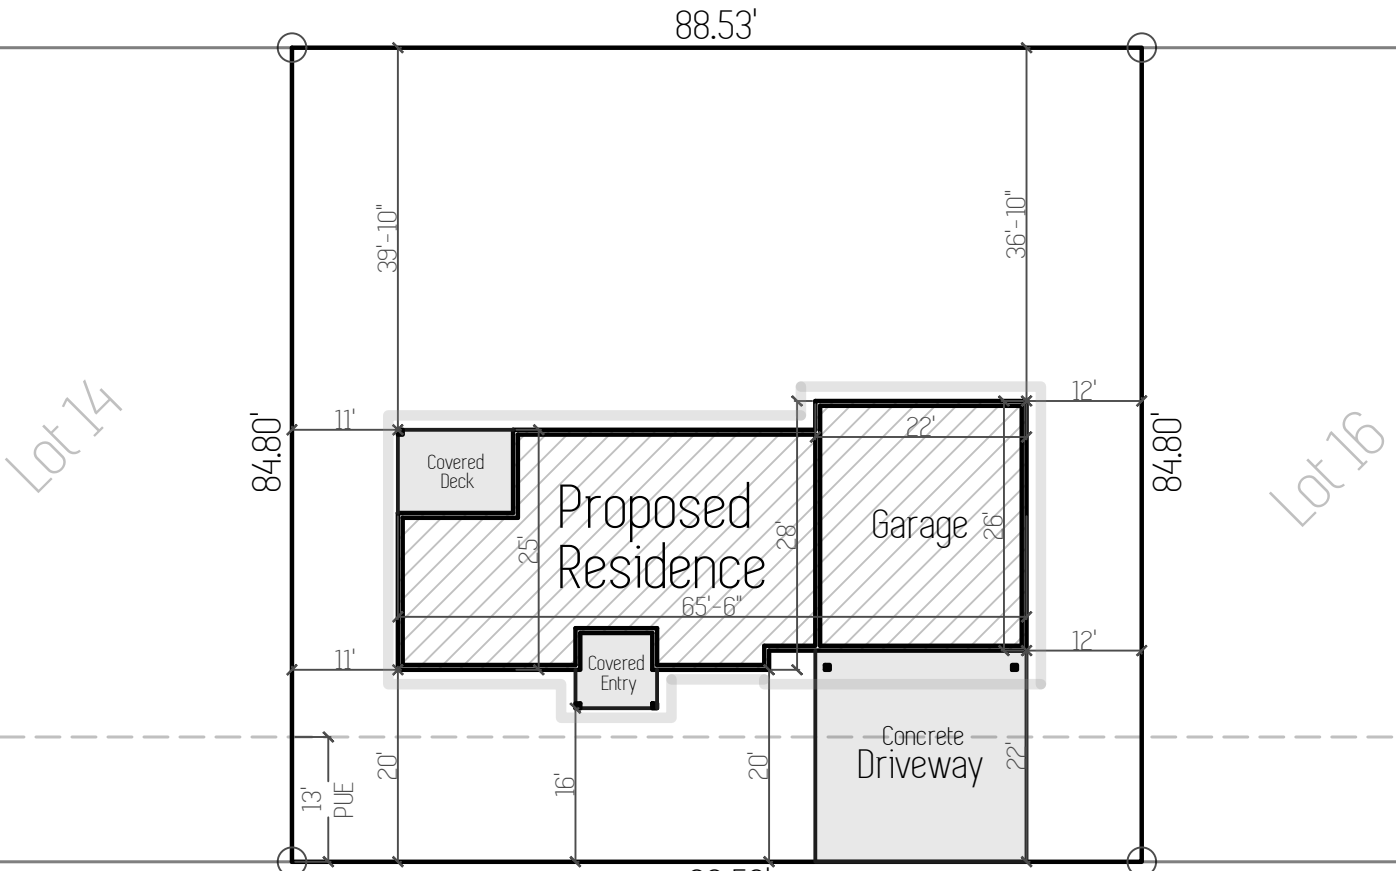

Lot 15 : 7,507 SqFt

Plan : 88.53' Oneonta
 Living Area 2,130 SqFt
 Garage Area : 572 SqFt
 Lot Coverage: 1,738 SqFt (23.2%)

NE Sweetwater Rd.

Site Plan

Jan. 19th 2023

NE Sweetwater Rd. Estacada, OR
 Dugan Estates, Ph. 1, Lot 15
 Scale : 1"=20'