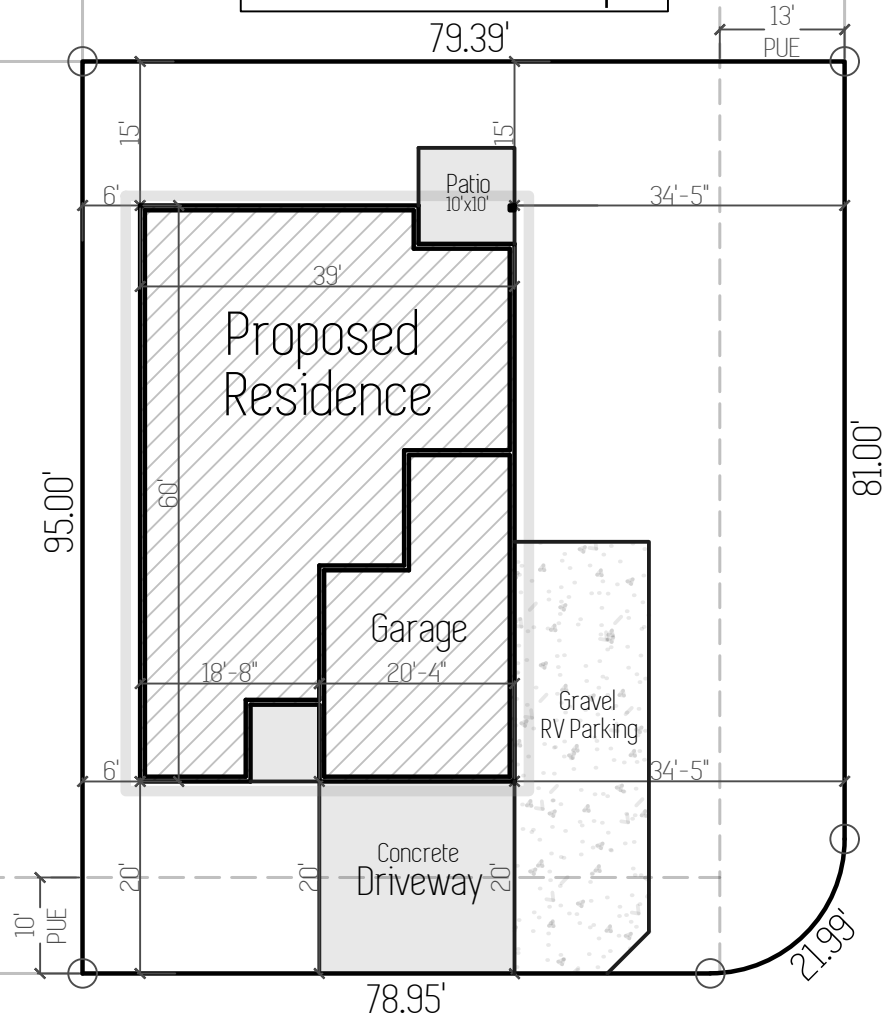

Lot 41 : 7,500 SqFt

Plan :	Rock Creek S
Living Area	1,650 SqFt
Garage Area :	580 SqFt
Lot Coverage:	2,345 SqFt (31.3%)

NE Wildwood Dr.

NE Sweetwater Rd.

CEDARRIDGE
H O M E S

Site Plan

753 NE Wildwood Dr. Estacada, OR
Dugan Estates, Ph. 1, Lot 41

Jan. 12th 2024

Scale : 1"=20'

North