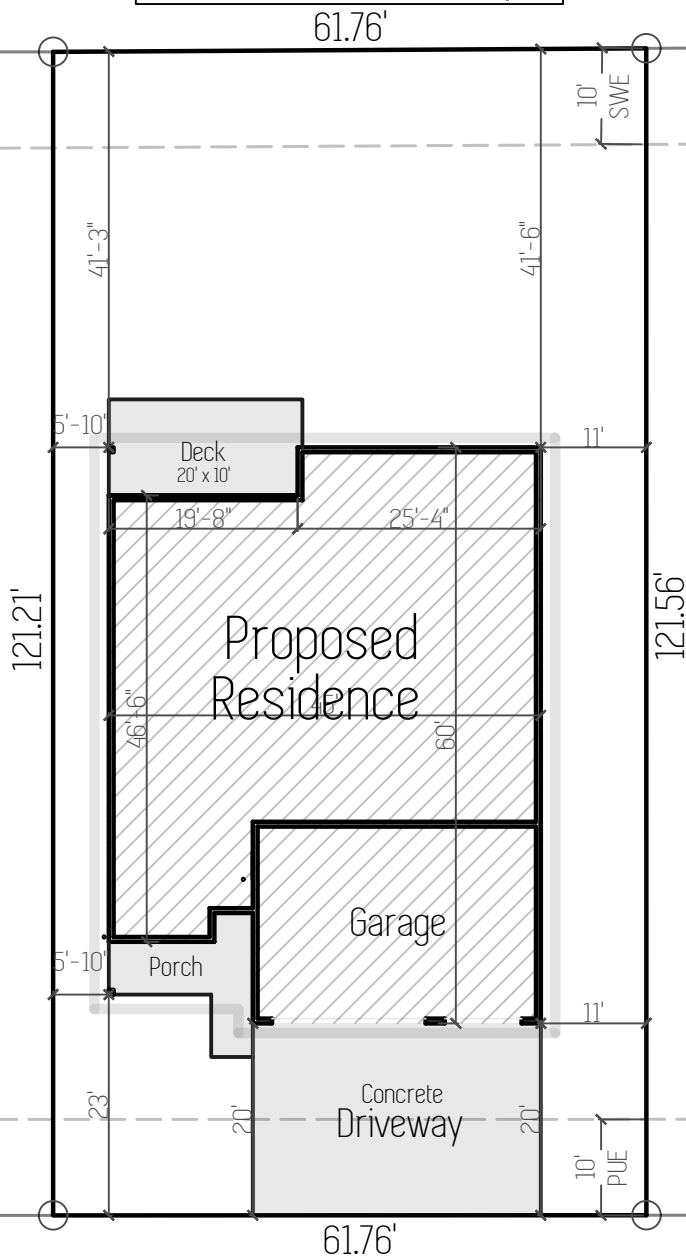

Lot 55 : 7,500 SqFt

Lot 54

Lot 56

Plan :	Leisure
Living Area :	1,842 SqFt
Garage Area :	630 SqFt
Lot Coverage :	2,655 SqFt (35.4%)

NE Pinebreak Dr.

CEDARRIDGE
HOMES

Site Plan

739 NE Pinebreak Dr. Estacada, OR
Dugan Estates, Ph. 1, Lot 55

Mar. 3rd 2023

Scale : 1"=20'

North