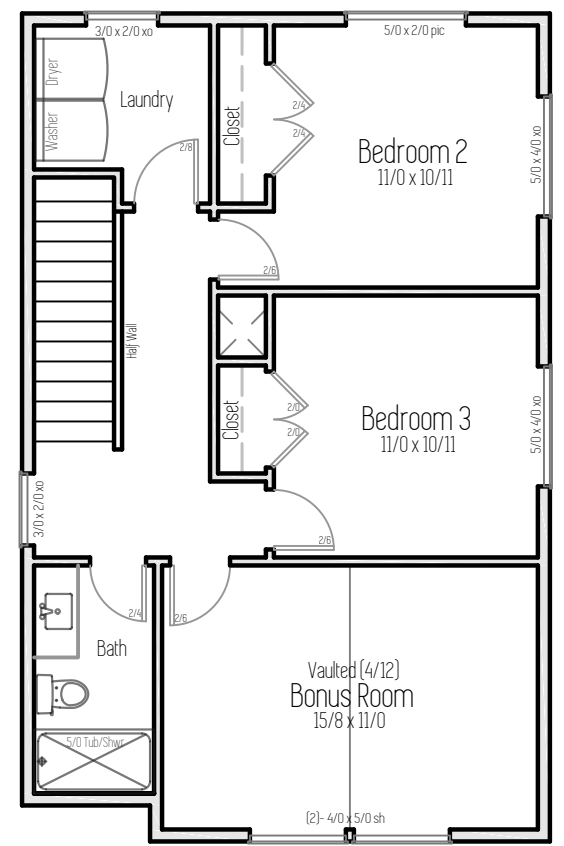

Front Elevation

Main Floor

Second Floor

Hemlock 2,214 SqFt