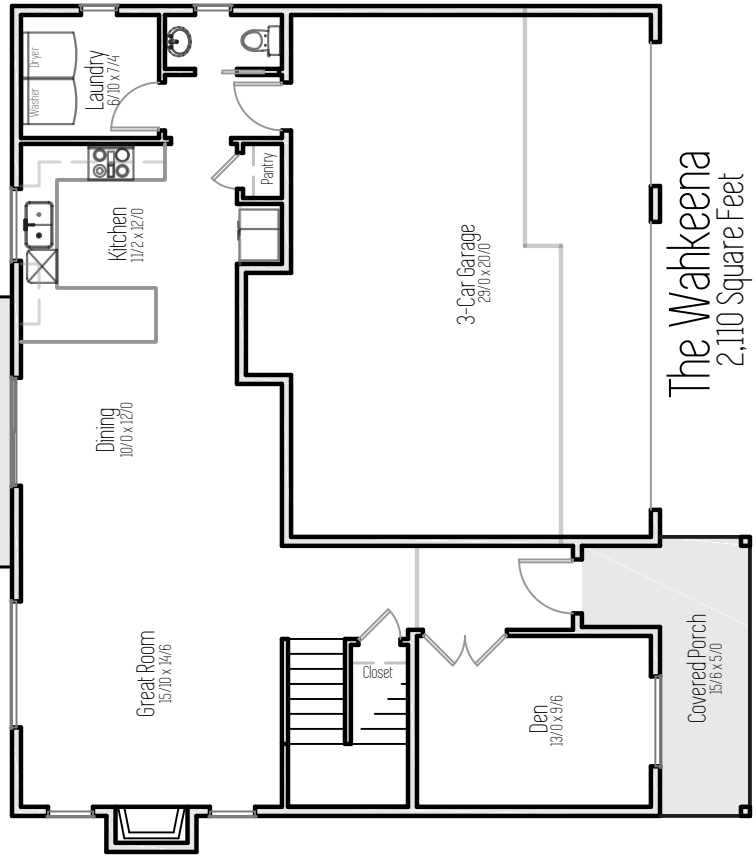

Covered Patio  
15.0 x 8.0

The Wahkeena  
2,110 Square Feet