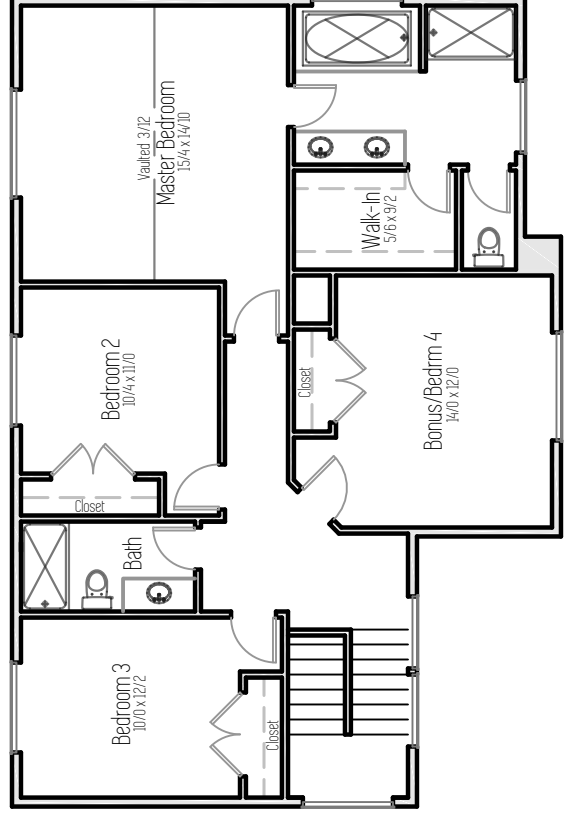

Covered Patio  
15.0 x 8.0

The Wahkeena  
2,110 Square Feet