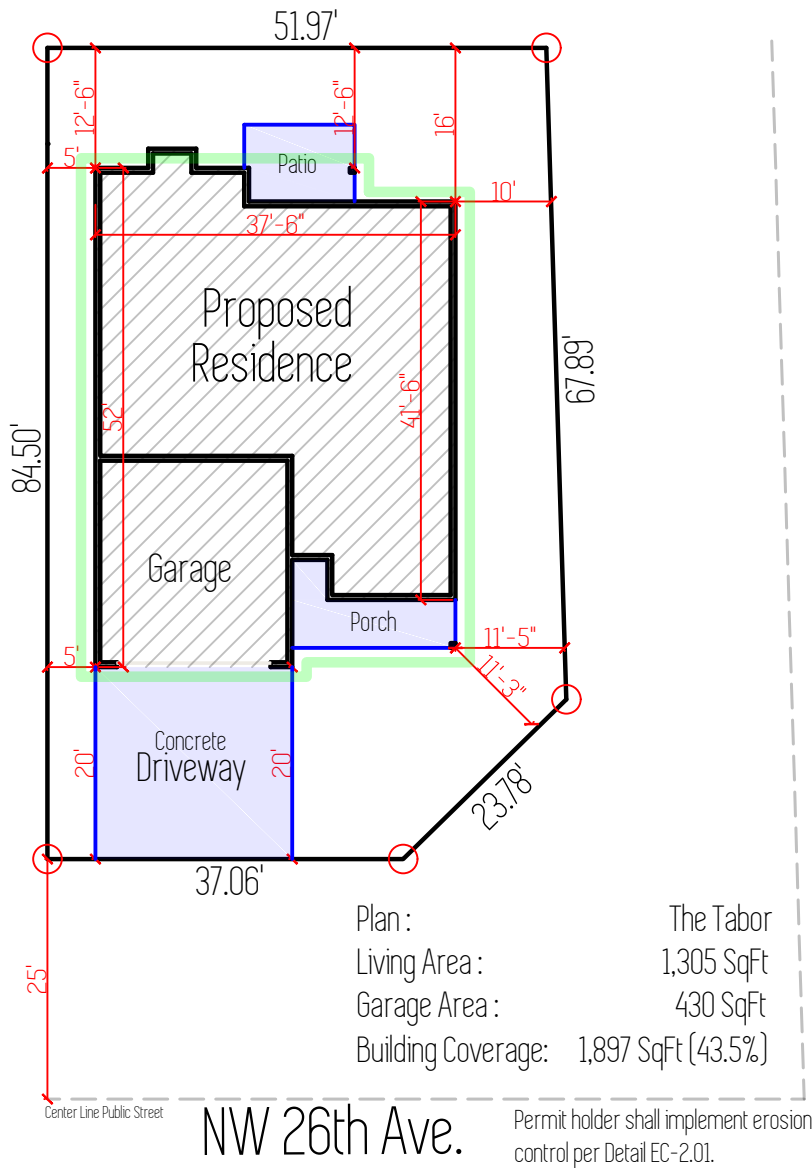

Lot 42 : 4,355 SqFt

# Site Plan

Lone Oak Estates, Phase 3  
Lot 42

Oct 10th 2019

Scale : 1"=20'