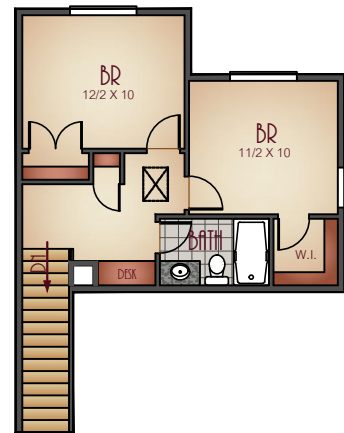

DESIGN PROVIDENCE LLC
ALL RIGHTS RESERVED

THE MEMALOOSE

NO. 73112

MAIN FLOOR PLAN
1420 SQUARE FEET
1875 SQUARE FEET TOTAL

UPPER FLOOR PLAN
455 SQUARE FEET