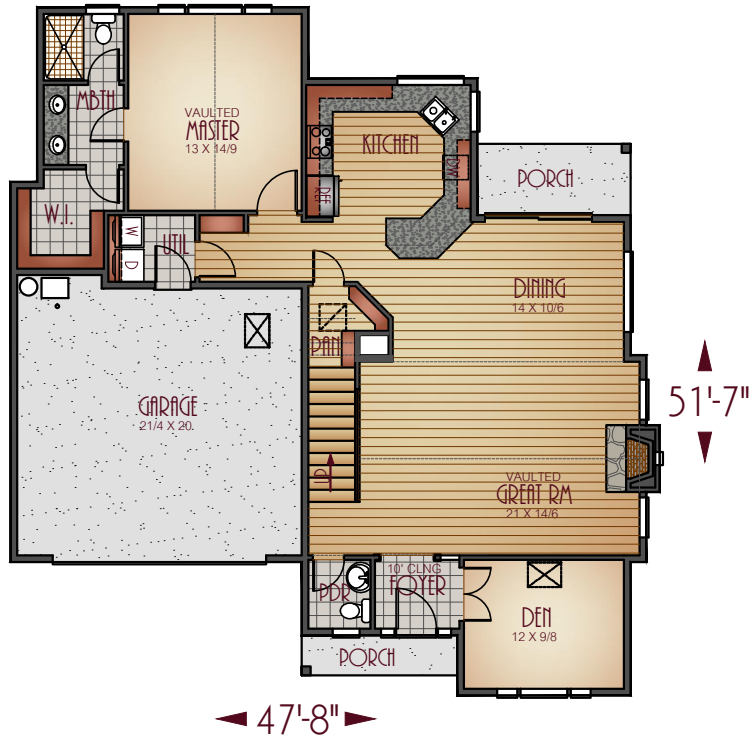

DESIGN PROVIDENCE LLC
ALL RIGHTS RESERVED

THE MEMALOOSE

NO. 73112

MAIN FLOOR PLAN
1420 SQUARE FEET
1875 SQUARE FEET TOTAL

UPPER FLOOR PLAN
455 SQUARE FEET