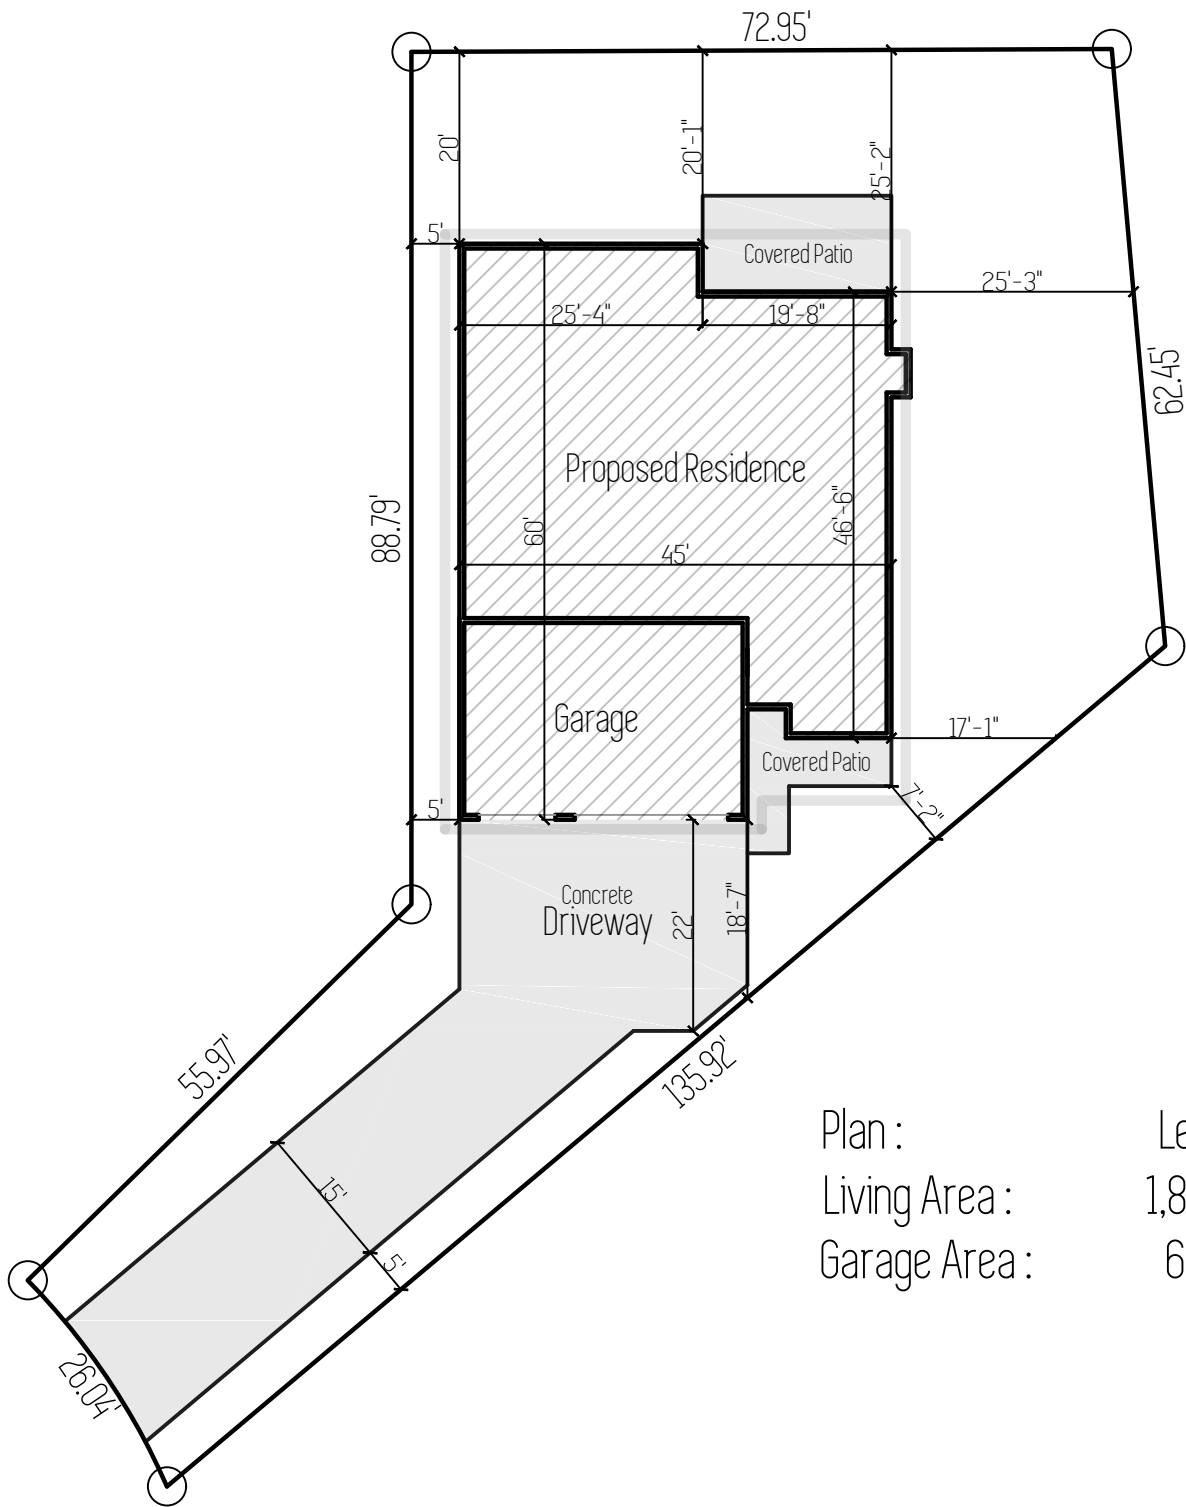

Lot 22 : 8,485 SqFt

Plan : Leisure B  
Living Area : 1,842 SqFt  
Garage Area : 630 SqFt

# Site Plan

March 4th 2020

133 NE Regan Hill Loop Estacada, OR 97023  
Regan Hill Acres 3 Lot 22

Scale : 1"=20'