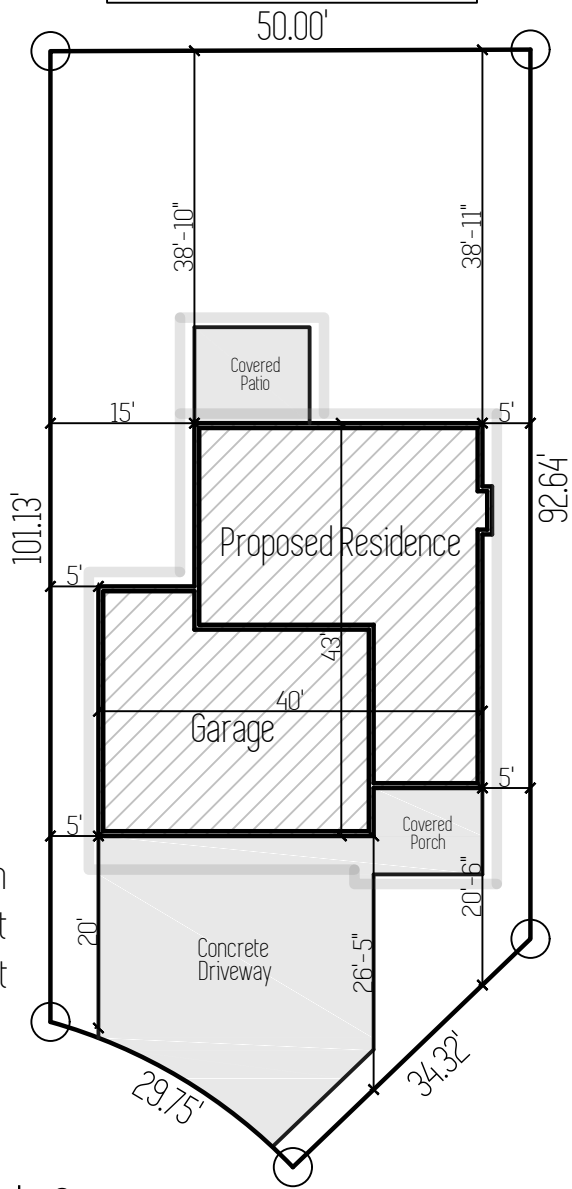

Lot 60 : 5,293 SqFt

Plan : Washington
 Living Area : 2,090 sq ft
 Garage Area : 650 sq ft

NE Overlook Court

CEDARRIDGE
H O M E S

Site Plan

Oct. 25th 2018

112 NE Overlook Court, Estacada, OR
 Regan Hill Acres No.3 Lot 60

Scale : 1"=20'

North