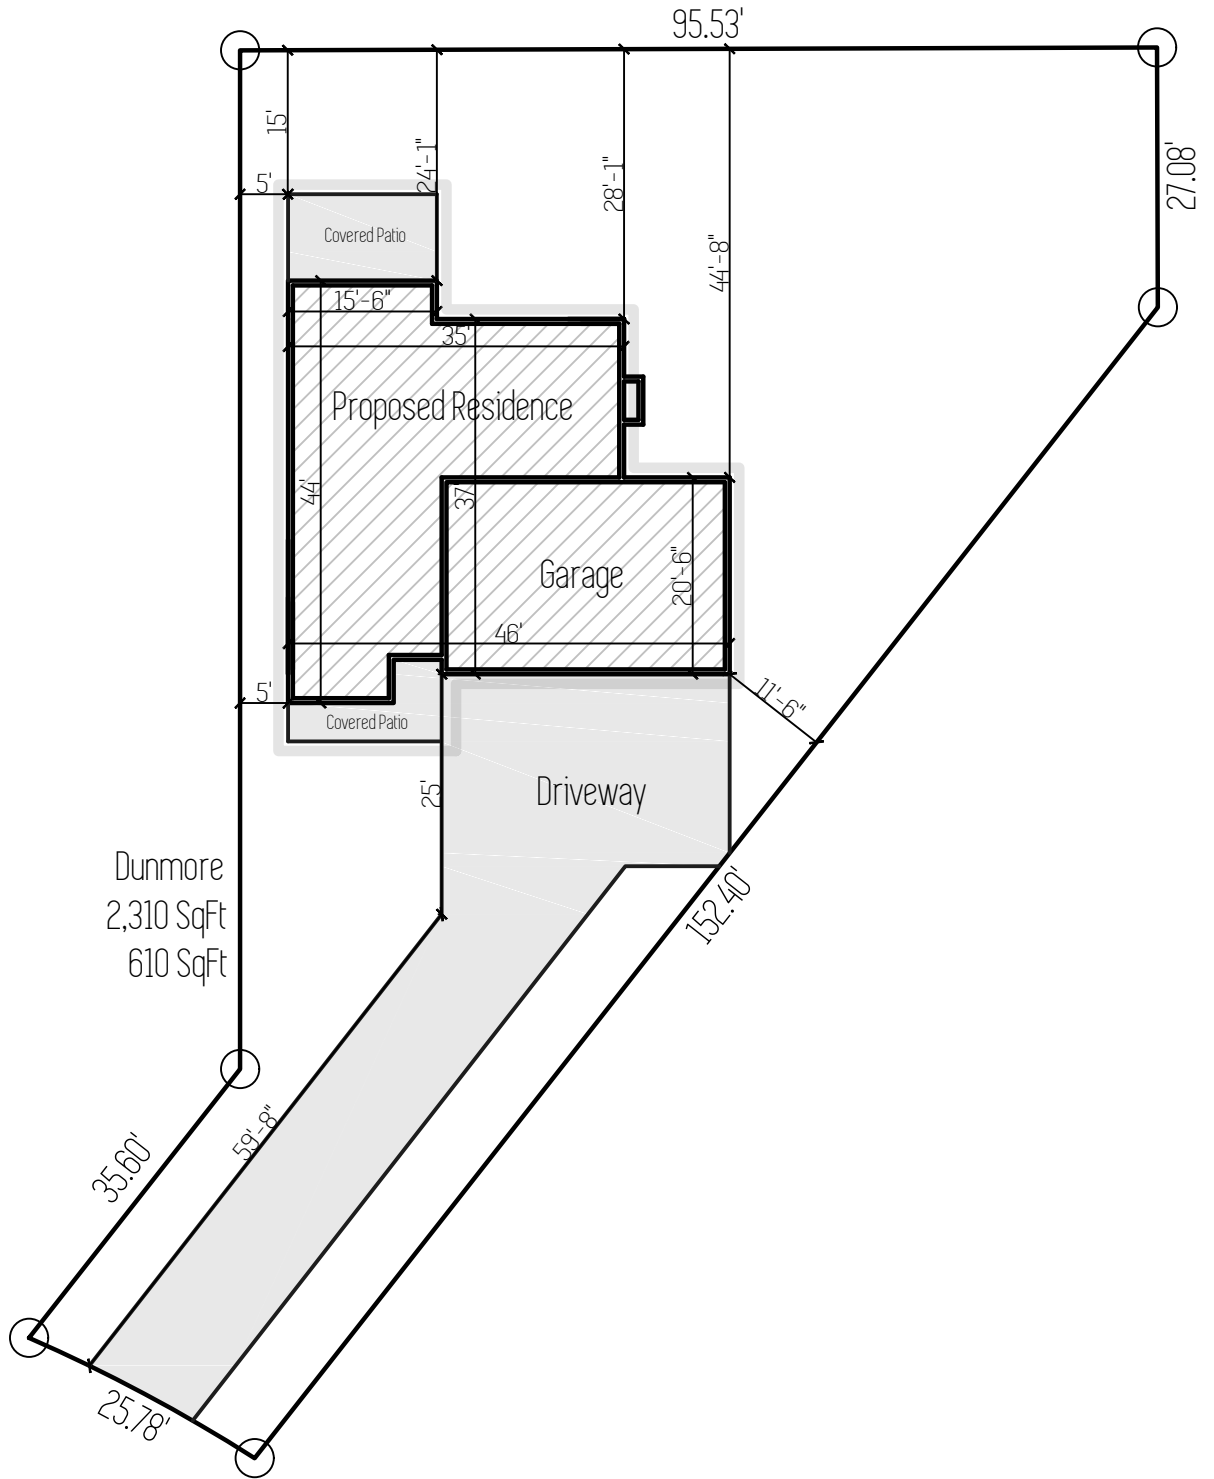

Lot 65 : 8,803 SqFt

Plan :
Living Area :
Garage Area :

Dunmore
2,310 SqFt
610 SqFt

Site Plan

NE Overlook Court, Estacada, OR
Regan Hill Acres No.3 Lot 65

Nov. 13th 2019

Scale : 1"=20'