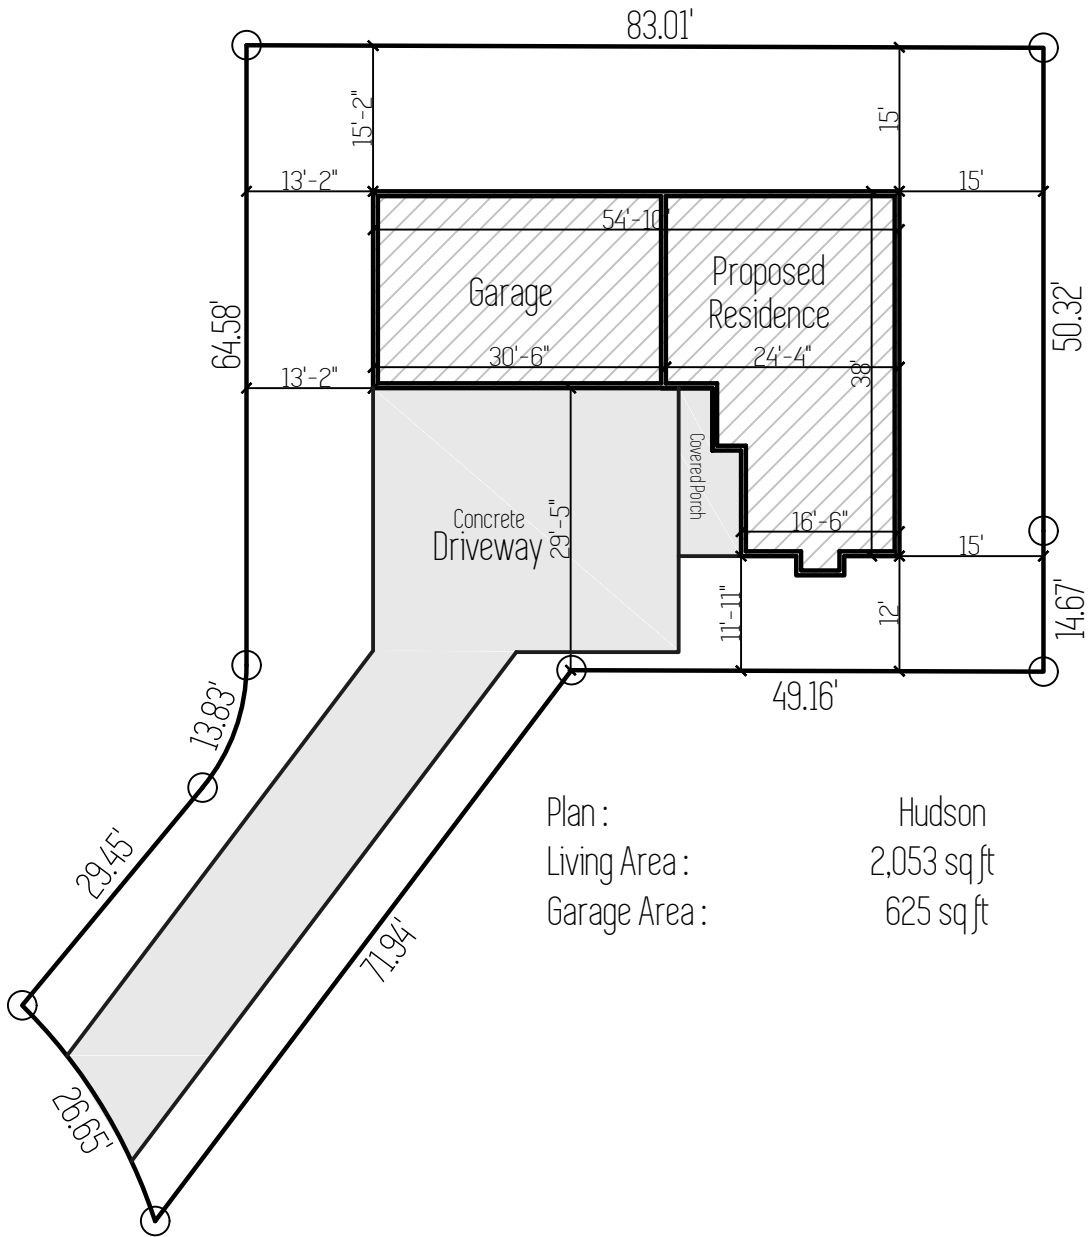

Lot 72 : 6,773 SqFt

Plan : Hudson
Living Area : 2,053 sq ft
Garage Area : 625 sq ft

CEDARRIDGE
HOMES

Site Plan

105 NE Overlook Court, Estacada, OR
Regan Hill Acres No.3 Lot 72

Nov. 20th 2018

Scale : 1"=20'

North