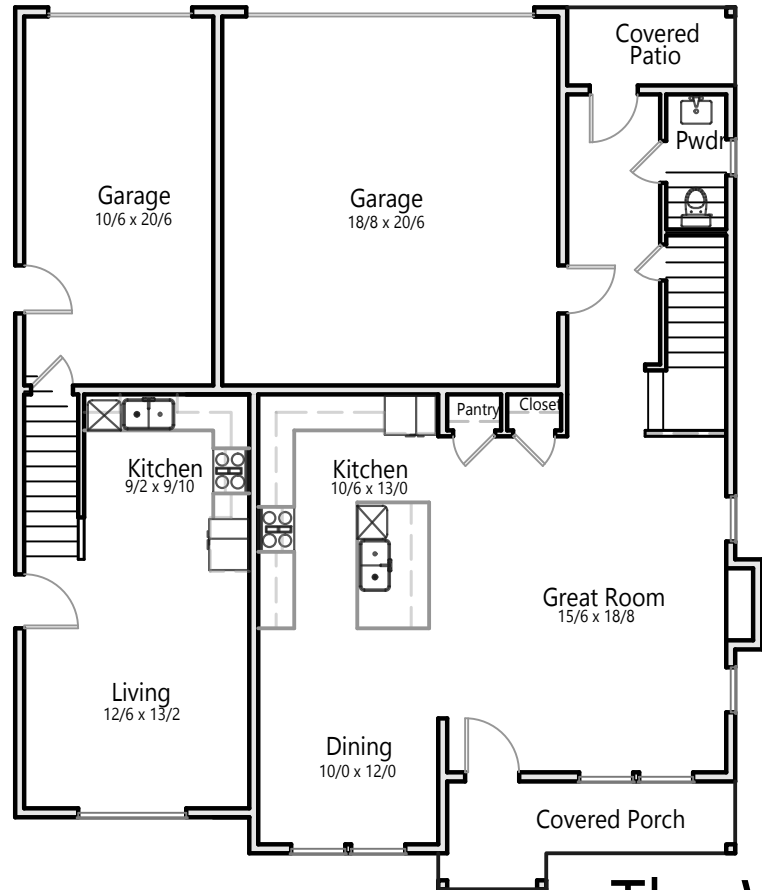

Lot 104

# The Willamette ADU

Main : 2,032 Square Feet ADU : 801 Square Feet