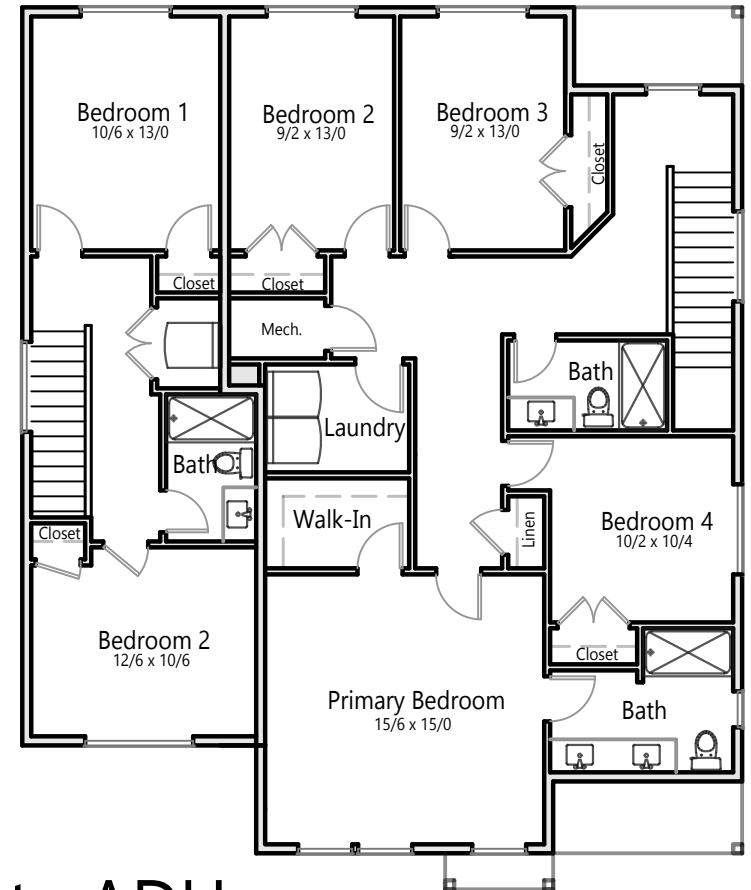

Lot 104

# The Willamette ADU

Main : 2,032 Square Feet ADU : 801 Square Feet