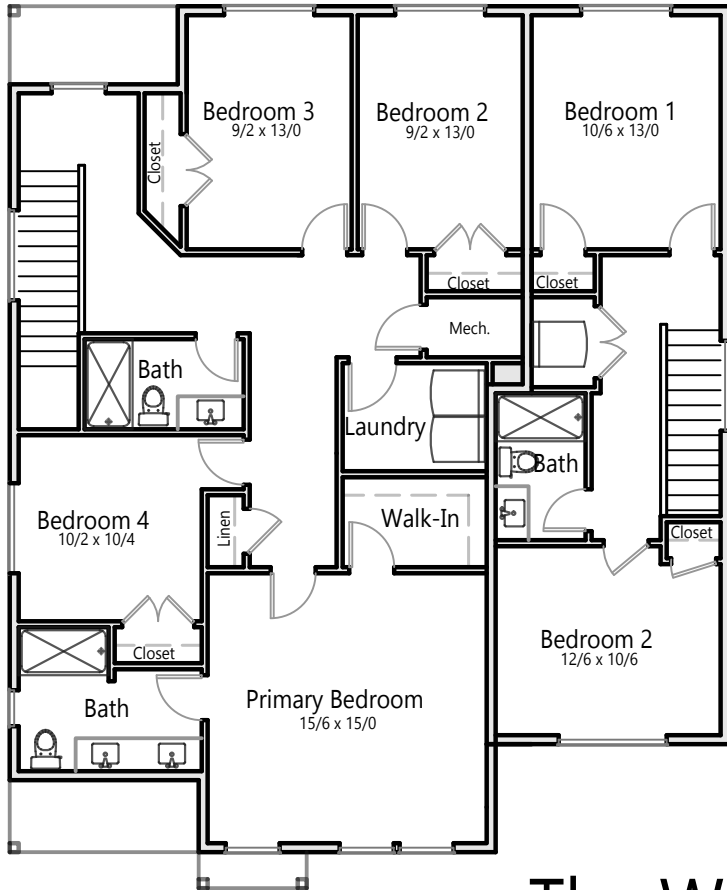

105

The Willamette ADU

ADU : 801 Square Feet Main : 2,032 Square Feet