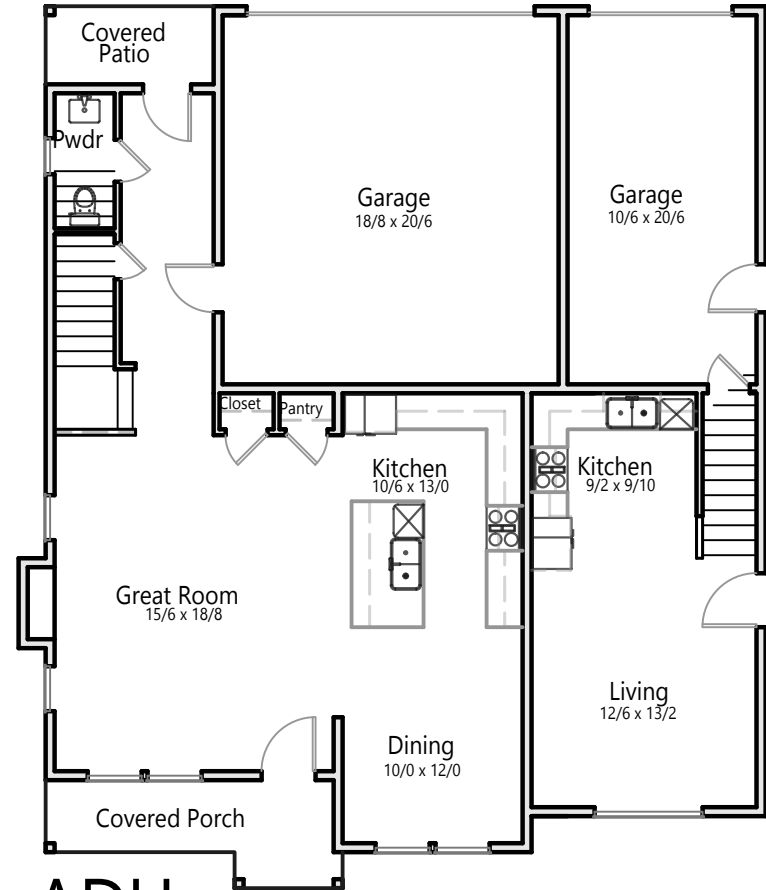

105

The Willamette ADU

ADU : 801 Square Feet Main : 2,032 Square Feet