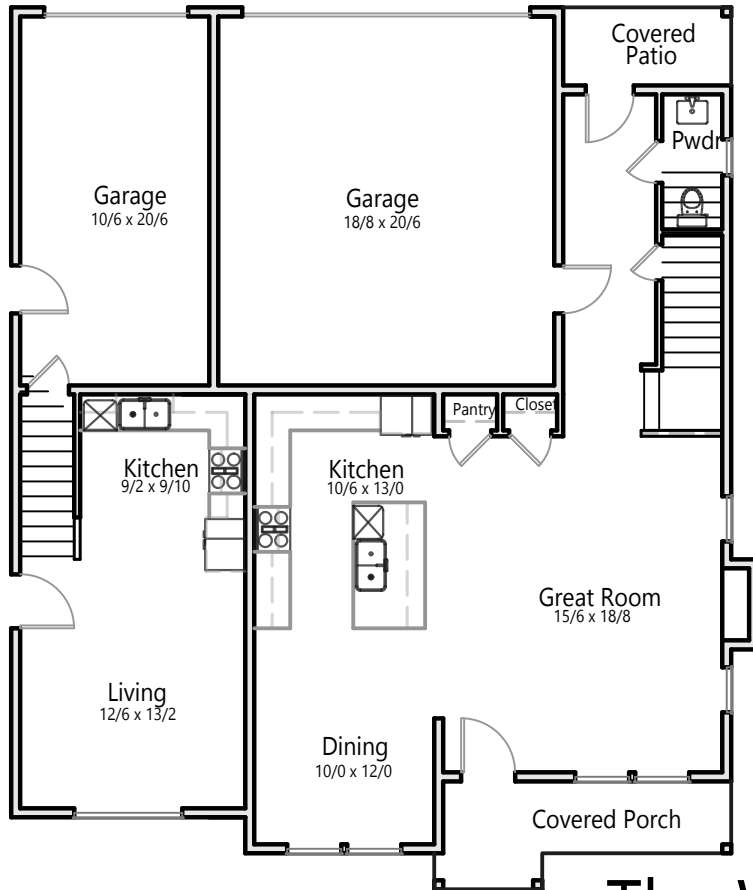

Lot 107

# The Willamette ADU

Main : 2,032 Square Feet ADU : 801 Square Feet