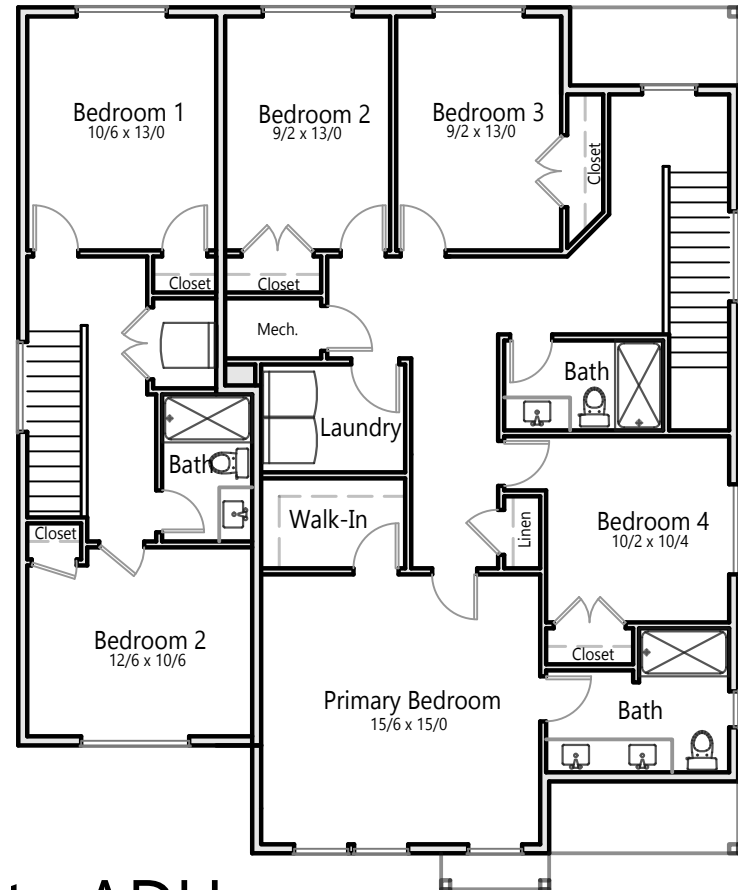

Lot 107

# The Willamette ADU

Main : 2,032 Square Feet ADU : 801 Square Feet