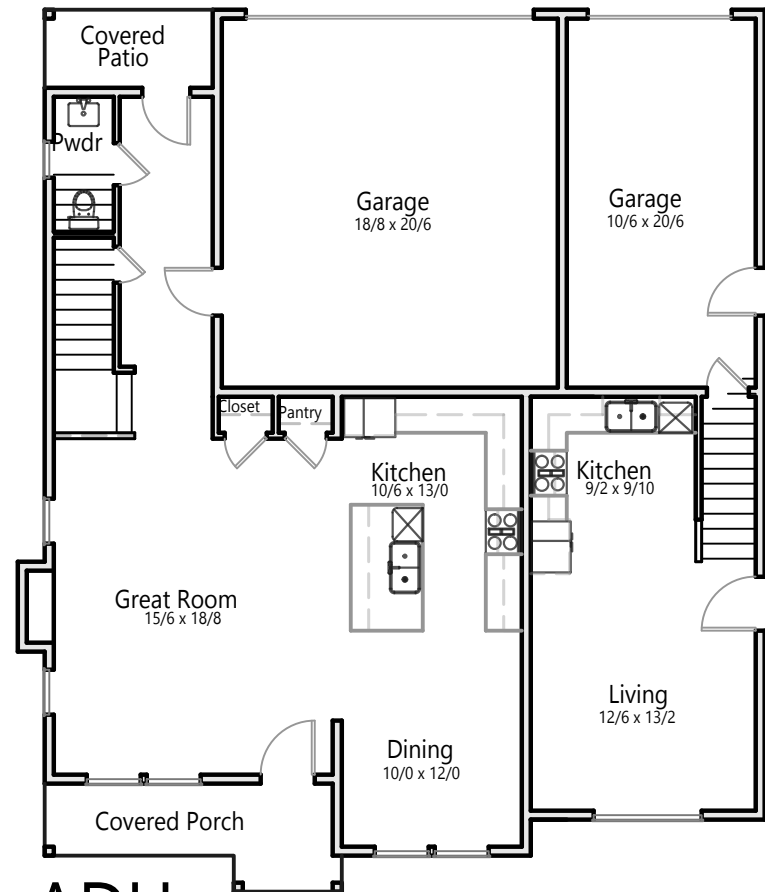

# The Willamette ADU

ADU : 801 Square Feet Main : 2,032 Square Feet