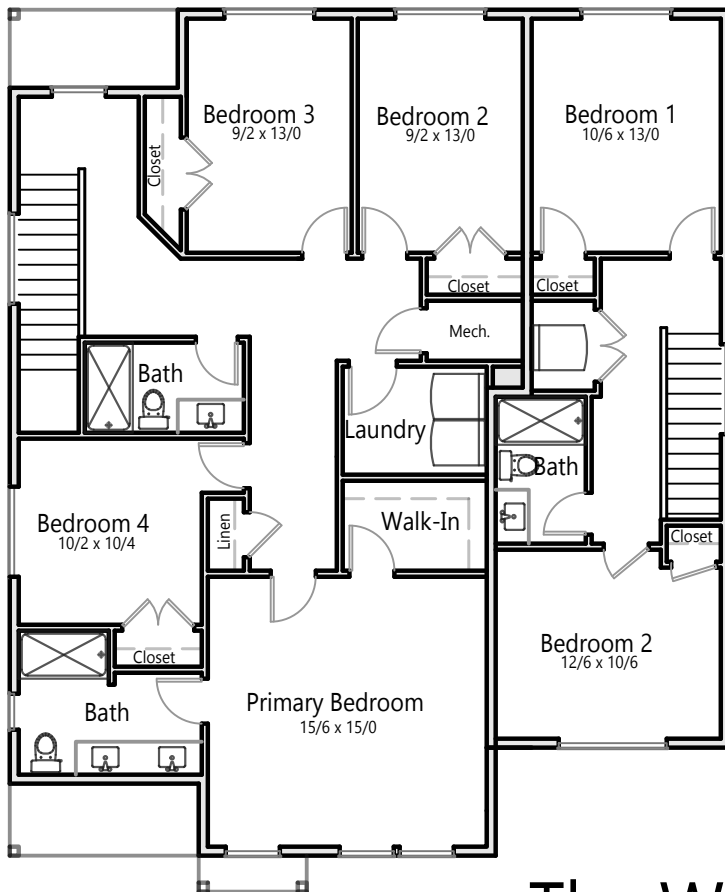

108

# The Willamette ADU

ADU : 801 Square Feet Main : 2,032 Square Feet