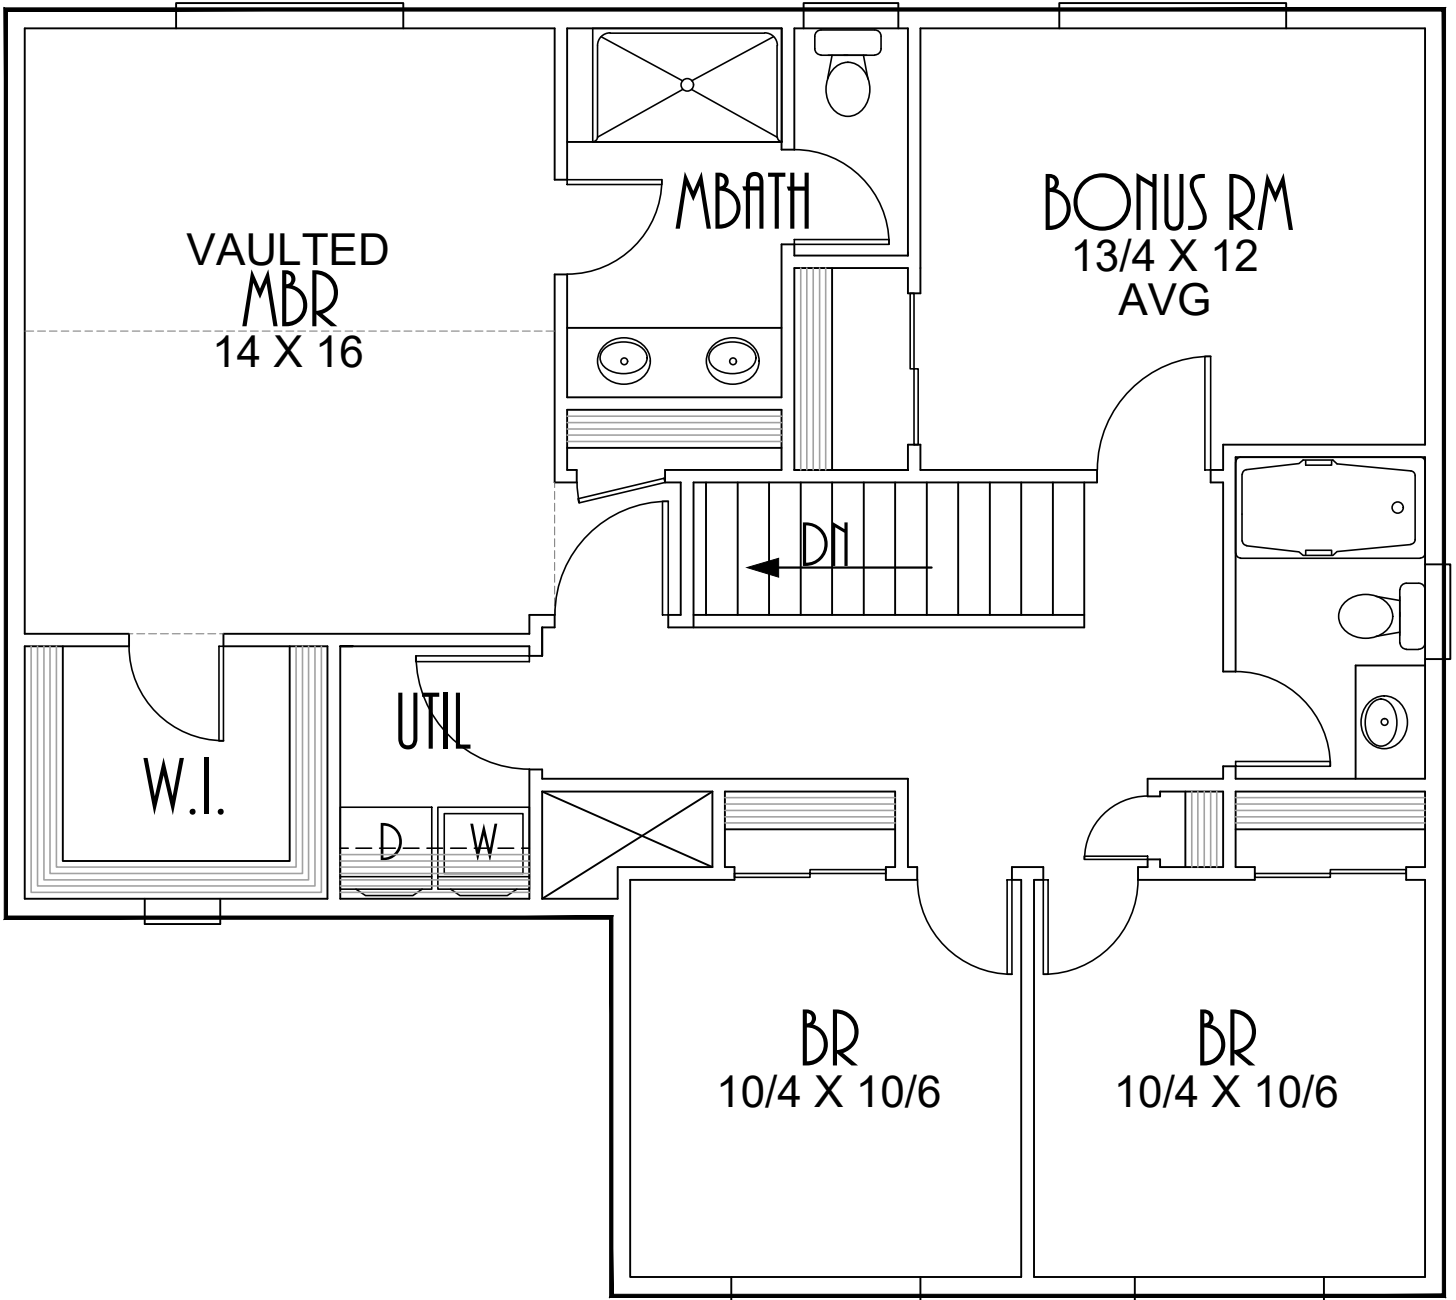

COVERED
PORCH
12 X 10

GRT RM
15/6 X 15/6

DINE
10 X 12

KITCHEN

DW

PDR

UP

DEN
11 X 11

10' CEILING
FOYER

2 CAR
GARAGE
21 X 21
AVG

10' CEILING
PORCH

VAULTED
MBR
14 X 16

MBATH

BONUS RM
13 1/4 X 12
AVG

DN

UTIL

W.I.

D

W

BR
10 1/4 X 10/6

BR
10 1/4 X 10/6